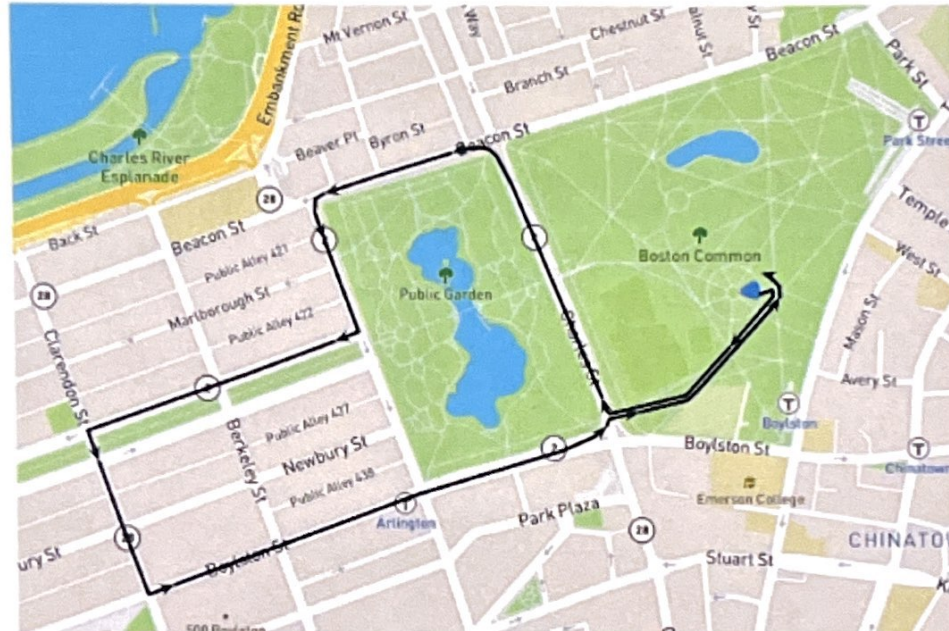

**EVENT NAME**  
**EVENT DATE**

Marchers will line up by the **Parkman Bandstand** at **7:00pm (19:00)**

Starting from the **Parkman Bandstand**

1. Walk to the exit of the **Boston Common** at the corner of **Boylston Street & Charles Street**
2. Turn **RIGHT** onto **Charles Street**
3. Turn **LEFT** onto **Beacon Street**
4. Turn **LEFT** onto **Arlington Street**
5. Turn **RIGHT** onto **Commonwealth Avenue**
6. Turn **LEFT** onto **Clarendon Street**
7. Turn **LEFT** onto **Boylston Street**
8. Enter the **Boston Common** at the corner of **Boylston Street & Charles Street**
9. Return to the **Parkman Bandstand**