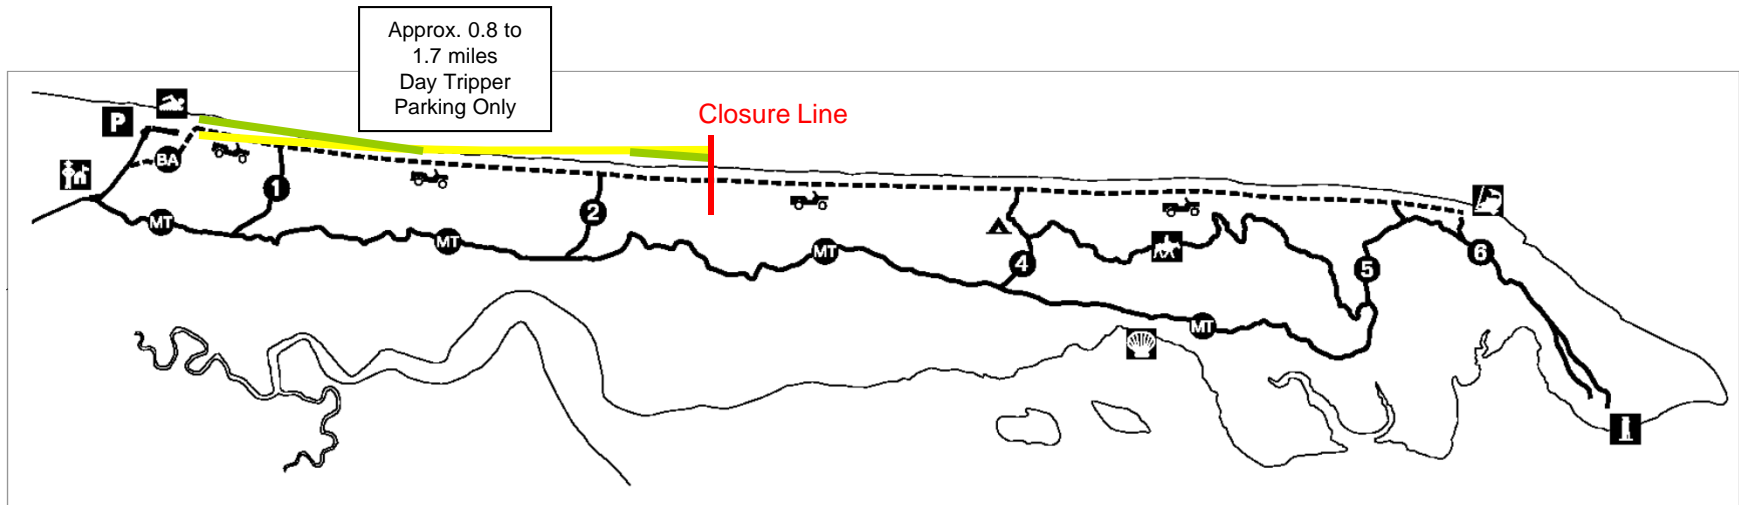

## Sandy Neck ORV Beach Parking

DAYTRIPPERS (**YELLOW**) please park perpendicular to the dune (30-ft. from the fence line).  
CAMPER/CHASE (**GREEN**) please park perpendicular to the dune (30-ft from the fence line).

Speed Limit is 5MPH

Gatehouse: 508-362-8300