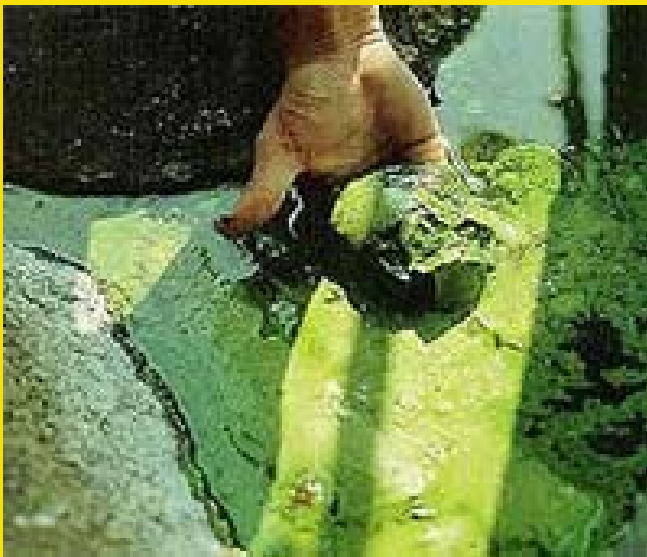

CAUTION

Based on elevated levels of cyanobacteria (blue-green algae), MA Dept. of Public Health thresholds for recreational waters have been exceeded.

- Water which looks like the pictures above may contain algae capable of producing toxins that can be dangerous to humans and pets.
- People and pets should avoid contact in areas of algae concentration- even on shore.
- Do not swallow water and rinse off after contact.